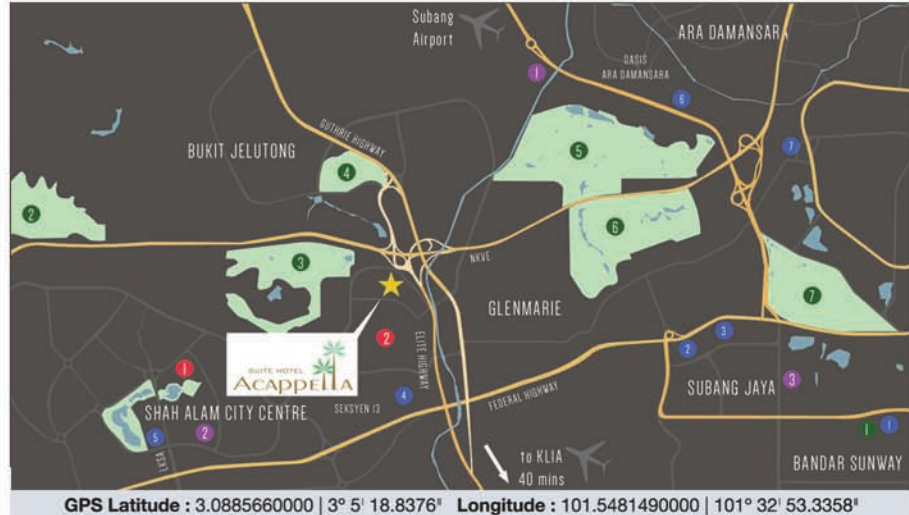

LOCATION

40mins (50km) from KLIA

20mins (15km) from Subang Airport

Accessible from KL City Centre, Subang, Sunway, & Klang via six highways (NKVE, Federal Highway, ELITE, KESAS, GCE, LKSA)

Nearby multinational companies at Bukit Jelutong, Hicom-Glenmarie, Laman Seri & Batu Tiga

Across Shah Alam & Malawati Indoor Stadiums

Near KDU University College, Management & Science University (MSU), Universiti Teknologi MARA (UiTM), International Education College (INTEC), University of Selangor (UNISEL), PTPL College